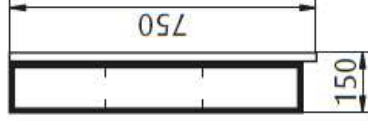

LOGAN 750 SHAVER

750 w X 750 h X 150 d

LO75MWC (Gloss White) / **SHLO750-1040** (Light Ash)

SHLO750-245 (Walnut) / **SHLO750-1041** (Dark Chocolate)

FORME C
B
E
T
T
E
R
C
O
O
K
I
N
G

* All models have a choice of 4 cabinet finishes (interior and exterior)

- Gloss White
- Textured Light Ash, Walnut and Dark Chocolate

* 2 x mirrored doors - doors are 20mm longer than the cabinet at the bottom for easy opening

* 2 x adjustable glass shelves

* Designed to complement all of Formes vanity ranges