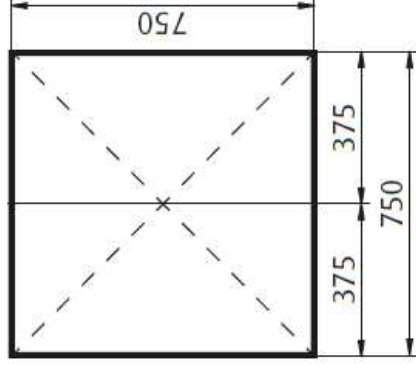

LOGAN 750 SHAVER

750 w X 750 h X 150 d

LO75MWC (Gloss White) / **SHLO750-1040** (Light Ash)

SHLO750-245 (Walnut) / **SHLO750-1041** (Dark Chocolate)

FORME C
B
E
T
T
E
R
C
O
O
K
I
N
G

* All models have a choice of 4 cabinet finishes (interior and exterior)

- Gloss White
- Textured Light Ash, Walnut and Dark Chocolate

* 2 x mirrored doors - doors are 20mm longer than the cabinet at the bottom for easy opening

* 2 x adjustable glass shelves

* Designed to complement all of Formes vanity ranges